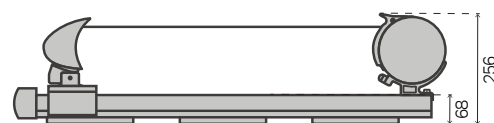

B127 Veranda

B127 without extension

B127 with extension

Dimensions and details

| | |
|--------------|------------------------------|
| Width screen | Max 6 m |
| Projection | Max 5 m |
| Motor | Somfy Sunilus io / Altus RTS |
| Control | Situo 1 io / Telis 1 |

Options

Standard colours

Information

The B127 Veranda is a flexible conservatory awning system where the guides can be installed up to 1 m in from the edges of the conservatory. Thanks to the unique design of the B127, conservatories with bevelled corners can be completely covered.

The B127 is also available with an extension up to 1,25 m over the front of the conservatory, which provides as an added benefit frontal sun protection. The motorised conservatory awning B127 offers a maximum width of 6 m, projection of 5 m and fabric surface area of 22 m².