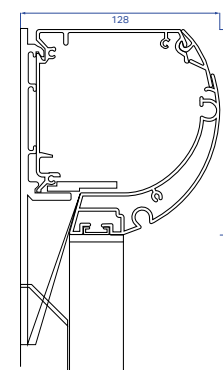

## B2100

B2100 with adapter

B2100 with long end fixing bracket

### Dimensions and details

Dimensions cassette	H 132 mm x B 128 mm
Projection	0,8 - 1,4 m
Width screen	Max 5 m
Width coupled	Max 6 m
Motor	Somfy Sunea io
Control	Situo 1 io
Options	

Standard colours

### Information

The Brustor B2100 is a drop arm awning with wind resistant side arms. The fabric is covered in an extruded aluminium, powdercoated, full cassette casing. Thanks to the heavy duty springs in the arms, the fabric stays taut at every position. The B2100 awning can drop up to 90° or 135°. The maximum width is 5 m for a single unit and 6 m for a coupled one. The standard motor can be replaced by an optional gear.

- Wind resistant drop arm awning
- Inclination up to 90° or 135°
- Max. width 5 m, coupled up to 6 m