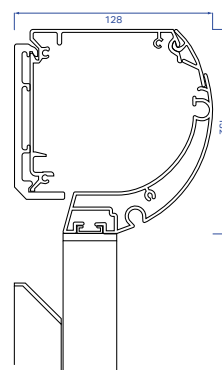

## B2100

B2100 with adapter

B2100 with long end fixing bracket

### Dimensions and details

Dimensions cassette	H 132 mm x B 128 mm
Projection	0,8 - 1,4 m
Width screen	Max 5 m
Width coupled	Max 6 m
Motor	Somfy Sunea io
Control	Situo 1 io
Options	

Standard colours

### Information

The Brustor B2100 is a drop arm awning with wind resistant side arms. The fabric is covered in an extruded aluminium, powdercoated, full cassette casing. Thanks to the heavy duty springs in the arms, the fabric stays taut at every position. The B2100 awning can drop up to 90° or 135°. The maximum width is 5 m for a single unit and 6 m for a coupled one. The standard motor can be replaced by an optional gear.

- Wind resistant drop arm awning
- Inclination up to 90° or 135°
- Max. width 5 m, coupled up to 6 m