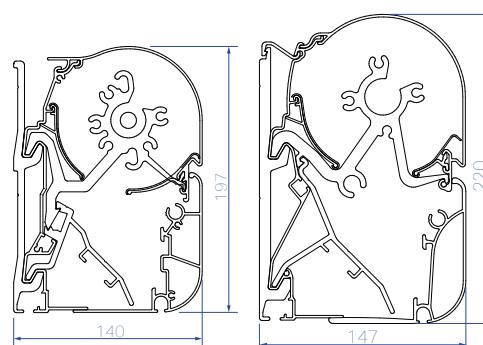

B25 / Elite / Prestige

B25

B25 Elite / Prestige

Dimensions and details

Dimensions cassette	H 197 mm x B 140 mm H 220 mm x B 147 mm
Width screen	Min 2,05 m / Max 7 m
Width coupled	Max 14 m
Projection	1,5 m - 3,75 m
Motor	Somfy Sunilus io / Orea RTS
Control	Situo 1 io / Telis 1
Options	

Standard colours

Information

The B25 family is available in 3 different versions. In addition, you have the opportunity to add a fully automatic valance to the B25 Elite. The B25 series fits any facade because of its compact design.

- Elegant finish with aluminum side plates without visible screws
- Maximum width of 14 m when coupled.
- Fully enclosed cassette
- Compact design