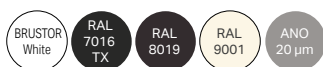

B25 / Elite / Prestige

B25

B25 Elite / Prestige

Dimensions and details

Dimensions cassette	H 197 mm x B 140 mm H 220 mm x B 147 mm
Width screen	Min 2,05 m / Max 7 m
Width coupled	Max 14 m
Projection	1,5 m - 3,75 m
Motor	Somfy Sunilus io / Orea RTS
Control	Situo 1 io / Telis 1
Options	

Standard colours

Information

The B25 family is available in 3 different versions. In addition, you have the opportunity to add a fully automatic valance to the B25 Elite. The B25 series fits any facade because of its compact design.

- Elegant finish with aluminum side plates without visible screws
- Maximum width of 14 m when coupled.
- Fully enclosed cassette
- Compact design