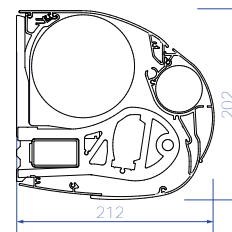

B38 (Prestige)

B38 Type I

Dimensions and details

Dimensions cassette	H 202 mm x B 212 mm H 202 mm x B 215 mm
Width screen	Min 2,05 / Max 6 m
Projection	1,5 m - 3,5 m
Motor	Somfy Sunea io / Orea RTS
Control	Situo 5 io / Telis 4
Options	

Standard colours

Information

Are you looking for an optimal protection against the sun, wind or insight? The B38 and B38 Prestige are folding arm awnings who provide a maximum amount of shading. The B38 is an exclusive awning that can resist wind forces up to 6 Beaufort. The variable valance offers a perfect protection against the low sun and offers extra privacy. When not in use, the valance disappears completely into the lead rail. The awning and variable valance can be controlled with one single remote control. Optionally, this remote can also control built-in LED lighting and electric heater.

- Perfect for protection against the low sun or for houses with south-west orientation
- Folding arm awning up to max. 6 m width
- Projection up to 3,5 m
- With roll-up motorised valance up to 1,3 m
- Strong awning with 4 cables