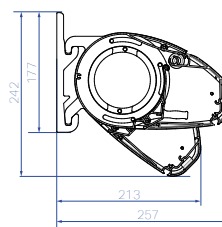

B50XL

Wall fixation

Ceiling fixation

Dimensions and details

Dimensions cassette H 177 mm x B 257 mm

Width screen Min 2,05 / Max 6 m

Projection 1,5 m - 3,50 m

Motor Somfy Sunea io / Orea RTS

Control Situo 1 io / Telis 1

Options

Standard colours

Information

New generation of awnings with extra strong casing and LED strip under the cassette.

The Brustor B50 XL is the big brother of the compact B50. Thanks to the more robust cassette, the B50 XL is available up to 6 m wide and has a maximum projection of 3,50 m. Do you want to add even more atmosphere? You can add optional LED lighting in the arms or integrated in the cassette.

- Extra strong cassette
- Easy assembly with wall or ceiling bracket
- Max. 6 x 3 m or 5,50 x 3,50 m
- Optional LED in folding arms or under the cassette