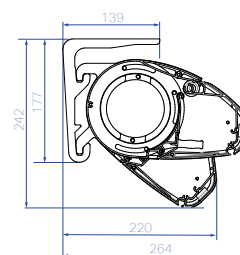

B50XL

Wall fixation

Ceiling fixation

Dimensions and details

Dimensions cassette H 177 mm x B 257 mm

Width screen Min 2,05 / Max 6 m

Projection 1,5 m - 3,50 m

Motor Somfy Sunea io / Orea RTS

Control Situo 1 io / Telis 1

Options

Standard colours

Information

New generation of awnings with extra strong casing and LED strip under the cassette.

The Brustor B50 XL is the big brother of the compact B50. Thanks to the more robust cassette, the B50 XL is available up to 6 m wide and has a maximum projection of 3,50 m. Do you want to add even more atmosphere? You can add optional LED lighting in the arms or integrated in the cassette.

- Extra strong cassette
- Easy assembly with wall or ceiling bracket
- Max. 6 x 3 m or 5,50 x 3,50 m
- Optional LED in folding arms or under the cassette